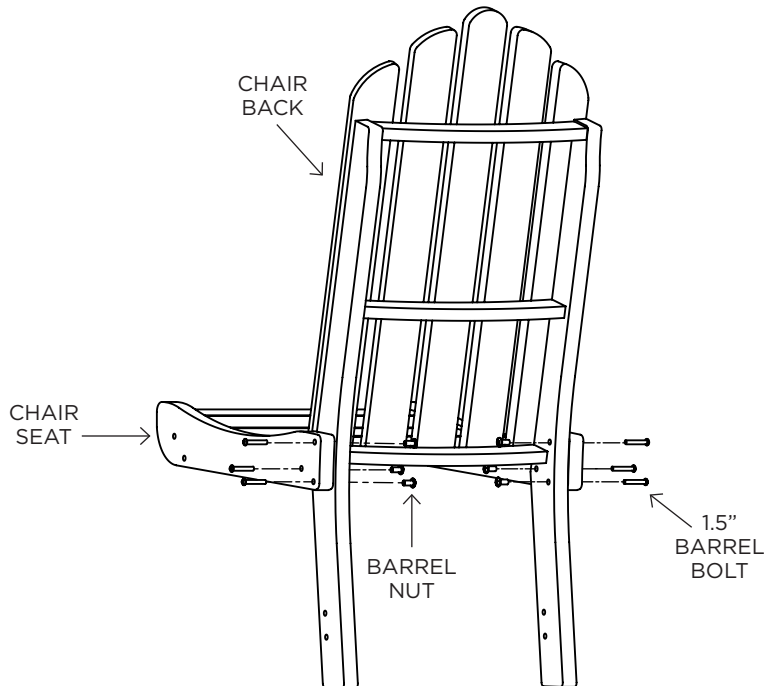

# DURAWOOD ESSENTIALS/SUNRISE DINING CHAIR INSTRUCTIONS

Sunrise chair back different than shown.

## ASSEMBLY

**STEP 1.** Use (6) 1.5" barrel bolts to attach chair back to chair seat. **Keep all barrel bolts loose until Step 3.**

## CHAIR PARTS

- CHAIR BACK
- CHAIR SEAT
- LEFT LEG
- RIGHT LEG
- BOTTOM CHAIR FRAME