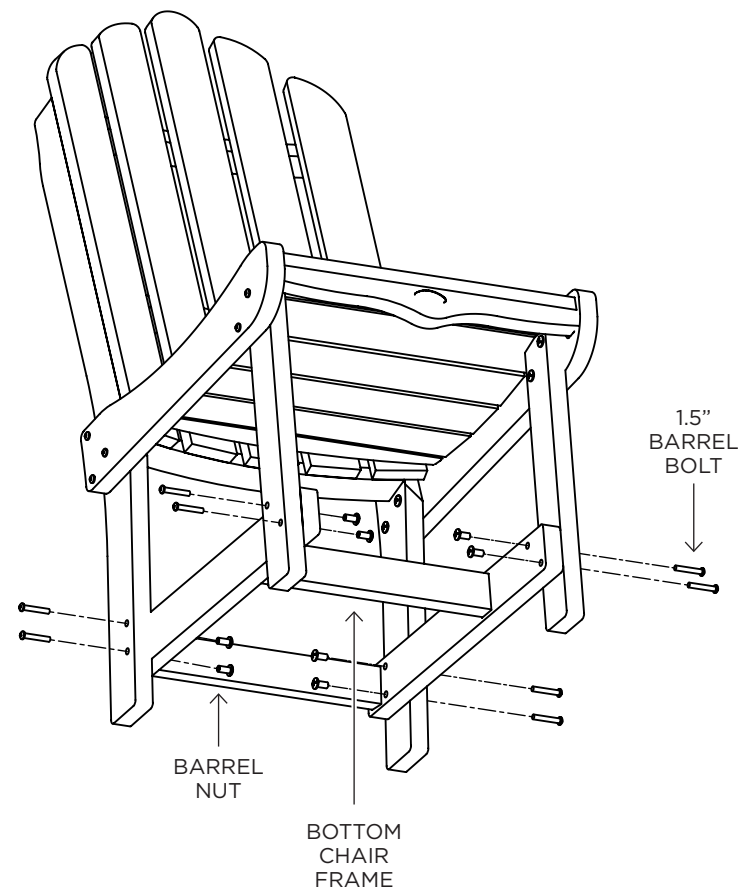

STEP 3. Use (8) 1.5" barrel bolts and (8) barrel nuts to attach chair frame to chair legs. **Tighten all bolts.**