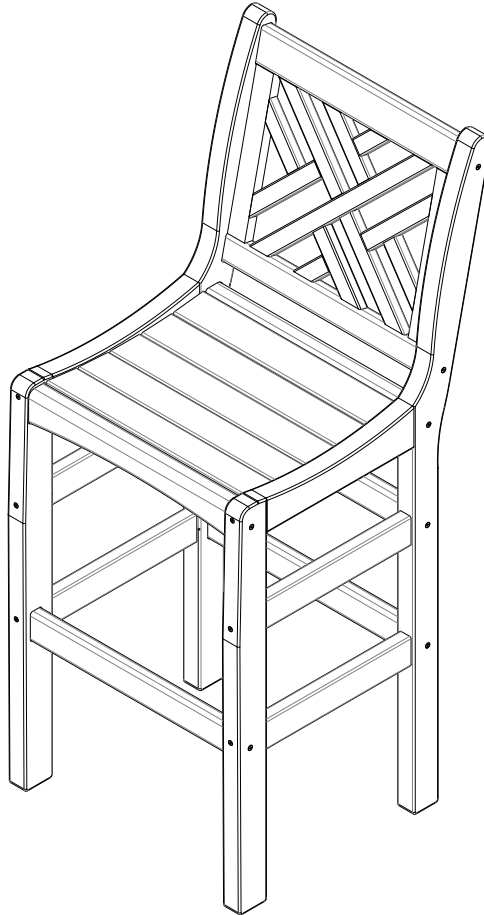

VANITY BACK COUNTER/BAR HEIGHT DINING CHAIR & VANITY BACK COUNTER/BAR HEIGHT DINING CHAIR W/ARMS INSTRUCTIONS

NOTE: Bar Height Dining Chair pictured
Instructions cover Chippendale Back and Cross Back
Dining Chairs
Chippendale Back is shown
Assembly and hardware are identical

CHAIR PARTS

- LEFT LEG ASSEMBLY
- RIGHT LEG ASSEMBLY
- BACK ASSEMBLY
- SEAT ASSEMBLY
- (3) SPREADERS

SUGGESTED TOOLS

- RUBBER Mallet
- PHILLIPS HEAD SCREWDRIVER
- DRILL

HARDWARE PACK

Hardware Pack Weight: 3.72 oz.

ASSEMBLY

STEP 1. Use (7) 3" screws to attach the Seat Assembly, Lower Frame, and the Back Assembly to the Left Leg Assembly.

STEP 2. Use (7) 3" screws to attach the Right Leg Assembly to the Seat Assembly, Lower Frame, and Back Assembly.