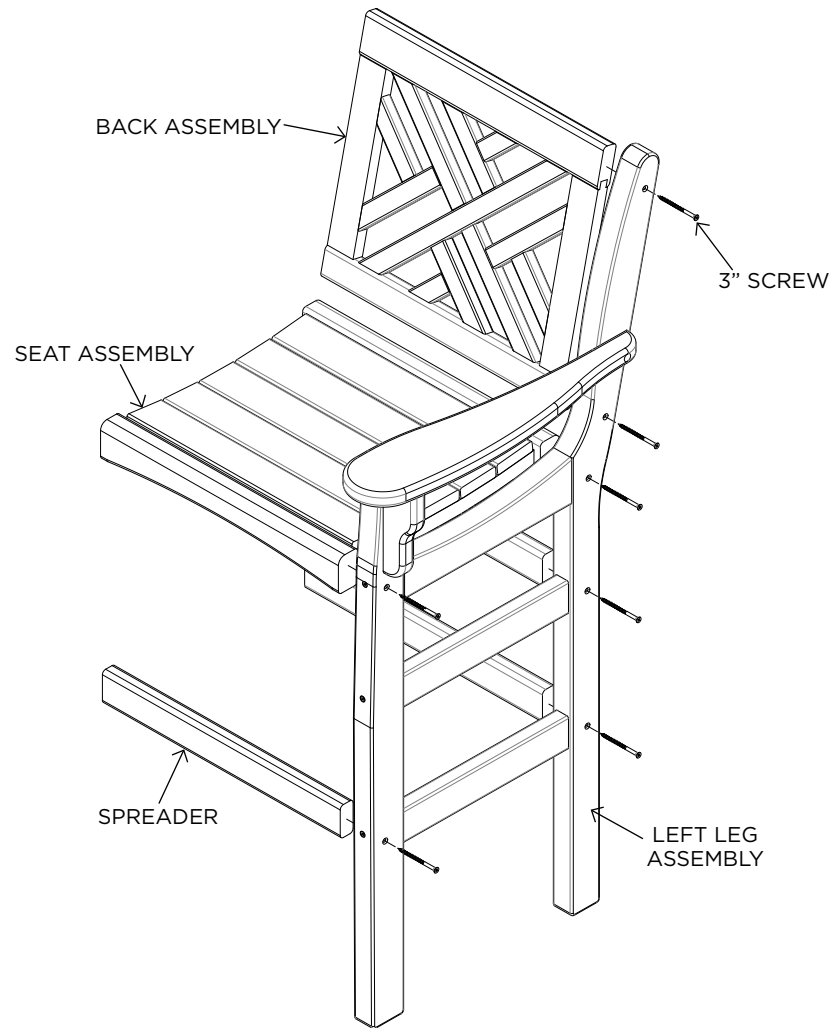

VANITY BACK COUNTER/BAR HEIGHT DINING CHAIR & VANITY BACK COUNTER/BAR HEIGHT DINING CHAIR W/ARMS INSTRUCTIONS

NOTE: Bar Height Dining Chair pictured
Instructions cover Chippendale Back and Cross Back
Dining Chairs
Chippendale Back is shown
Assembly and hardware are identical

CHAIR PARTS

- LEFT LEG ASSEMBLY
- RIGHT LEG ASSEMBLY
- BACK ASSEMBLY
- SEAT ASSEMBLY
- (3) SPREADERS

SUGGESTED TOOLS

- RUBBER Mallet
- PHILLIPS HEAD SCREWDRIVER
- DRILL

HARDWARE PACK

Hardware Pack Weight: 3.72 oz.

ASSEMBLY

STEP 1. Use (7) 3" screws to attach the Seat Assembly, Lower Frame, and the Back Assembly to the Left Leg Assembly.

STEP 2. Use (7) 3" screws to attach the Right Leg Assembly to the Seat Assembly, Lower Frame, and Back Assembly.