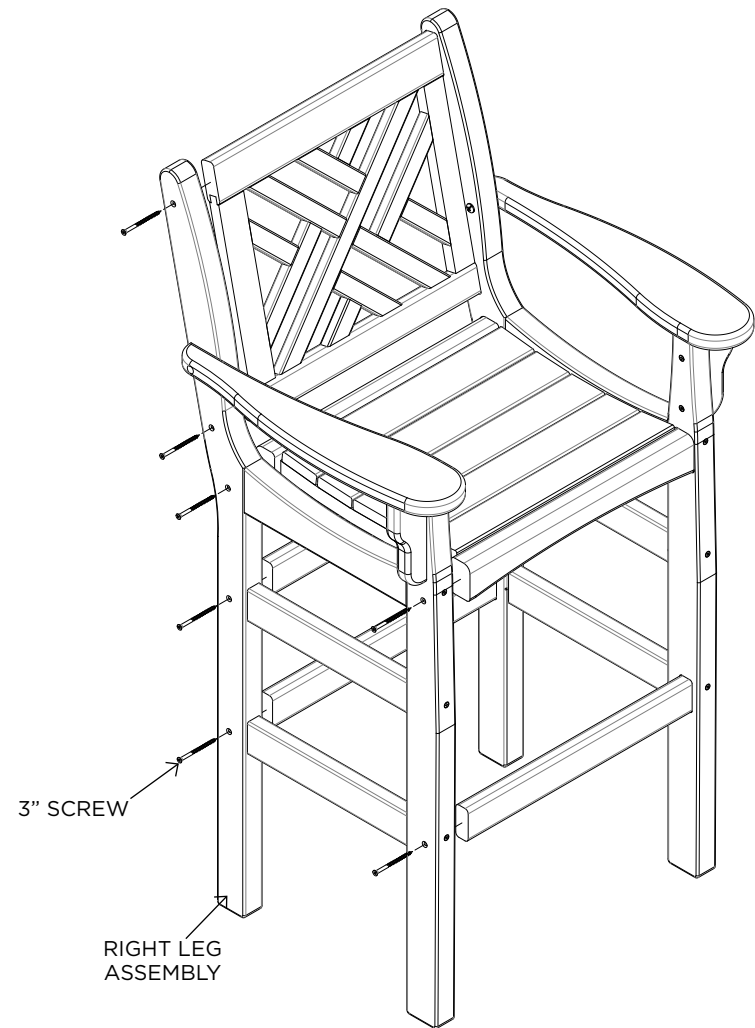

VANITY BACK COUNTER/BAR HEIGHT DINING CHAIR & VANITY BACK COUNTER/BAR HEIGHT DINING CHAIR W/ARMS INSTRUCTIONS

NOTE: Bar Height Dining Chair pictured
Instructions cover Chippendale Back and Cross Back
Dining Chairs
Chippendale Back is shown
Assembly and hardware are identical

CHAIR PARTS

- LEFT LEG ASSEMBLY
- RIGHT LEG ASSEMBLY
- BACK ASSEMBLY
- SEAT ASSEMBLY
- (3) SPREADERS

SUGGESTED TOOLS

- RUBBER Mallet
- PHILLIPS HEAD SCREWDRIVER
- DRILL

HARDWARE PACK

Hardware Pack Weight: 3.72 oz.

ASSEMBLY

STEP 1. Use (7) 3" screws to attach the Seat Assembly, Lower Frame, and the Back Assembly to the Left Leg Assembly.

STEP 2. Use (7) 3" screws to attach the Right Leg Assembly to the Seat Assembly, Lower Frame, and Back Assembly.