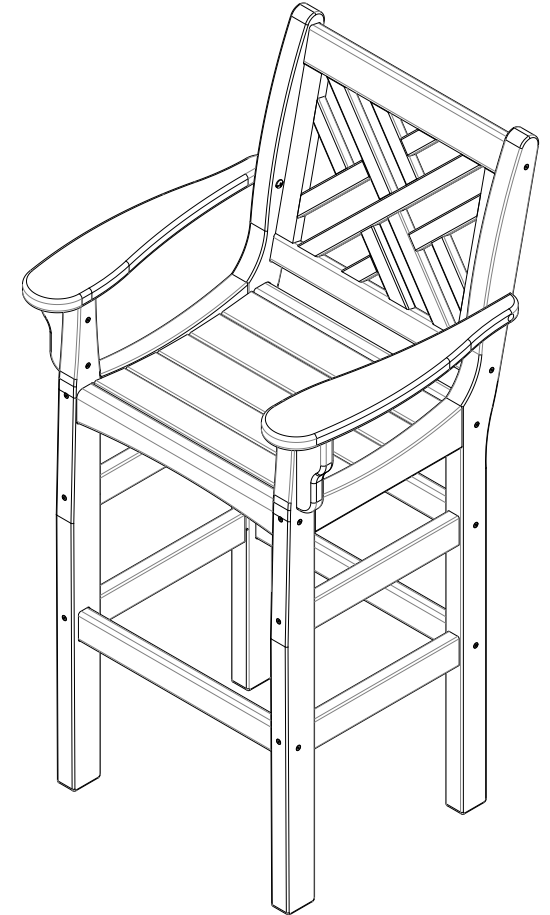

VANITY BACK COUNTER/BAR HEIGHT DINING CHAIR & VANITY BACK COUNTER/BAR HEIGHT DINING CHAIR W/ARMS INSTRUCTIONS

NOTE: Bar Height Dining Chair pictured
Instructions cover Chippendale Back and Cross Back
Dining Chairs
Chippendale Back is shown
Assembly and hardware are identical

CHAIR PARTS

- LEFT LEG ASSEMBLY
- RIGHT LEG ASSEMBLY
- BACK ASSEMBLY
- SEAT ASSEMBLY
- (3) SPREADERS

SUGGESTED TOOLS

- RUBBER Mallet
- PHILLIPS HEAD SCREWDRIVER
- DRILL

HARDWARE PACK

Hardware Pack Weight: 3.72 oz.

ASSEMBLY

STEP 1. Use (7) 3" screws to attach the Seat Assembly, Lower Frame, and the Back Assembly to the Left Leg Assembly.

STEP 2. Use (7) 3" screws to attach the Right Leg Assembly to the Seat Assembly, Lower Frame, and Back Assembly.